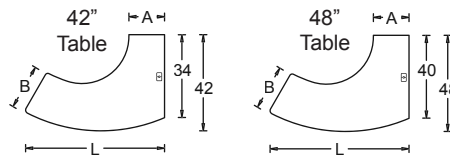

42 x 60 x 18 x 22	FDHMR426018	814.00	119
42 x 66 x 18 x 22	FDHMR426618	867.00	126
42 x 72 x 18 x 22	FDHMR427218	884.00	133
42 x 60 x 20 x 22	FDHMR426020	814.00	119
42 x 66 x 20 x 22	FDHMR426620	867.00	126
42 x 72 x 20 x 22	FDHMR427220	884.00	133
42 x 60 x 24 x 20	FDHMR426024	814.00	119
42 x 66 x 24 x 20	FDHMR426624	867.00	126
42 x 72 x 24 x 20	FDHMR427224	884.00	133

FYI; Hook desks are not designed to stand alone. Use in conjunction with returns, bridges or extended corner tables.

48 x 60 x 18 x 22	FDHMR486018	955.00	128
48 x 66 x 18 x 22	FDHMR486618	1,010.00	136
48 x 72 x 18 x 22	FDHMR487218	1,024.00	144
48 x 60 x 20 x 22	FDHMR486020	955.00	128
48 x 66 x 20 x 22	FDHMR486620	1,010.00	136
48 x 72 x 20 x 22	FDHMR487220	1,024.00	144
48 x 60 x 24 x 20	FDHMR486024	955.00	128
48 x 66 x 24 x 20	FDHMR486624	1,010.00	136
48 x 72 x 24 x 20	FDHMR487224	1,024.00	144