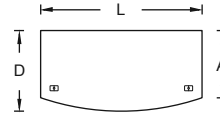

Bowed Front Desks with recessed modesty

Size D x A x L x H	Model #	List Price	Weight
36 x 30 x 60 x 29	FDBRBB3660	1,525.00	230
36 x 30 x 66 x 29	FDBRBB3666	1,560.00	239
36 x 30 x 72 x 29	FDBRBB3672	1,584.00	248