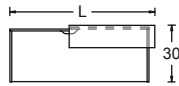

30 x 66 x 42	FDRSTR3066	1,010.00	174
30 x 72 x 42	FDRSTR3072	1,055.00	185
30 x 78 x 42	FDRSTR3078	1,139.00	197

Reception desk will accept a low side left hand return or a high side right hand return.

Features: Reception desk will accept a 22" file pedestal - see below or see the files and storage section on page 8-2. 66" Desks have a 40" transaction top, 72" desks have a 43" transaction top, 78" desks have a 46" transaction top. Transaction tops overhang the front and sides walls. Angled Transaction tops slope from 12" to 6". Scallop style grommet in the worksurface where the two front walls overlap. Desk ship K.D. Assembly required.