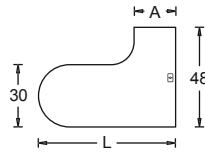

4" Post leg & panel leg
with 11-1/2" h modesty panel
Right Hand Desk shown

42 x 60 x 18	FDXBMR426018	862.00	131
42 x 66 x 18	FDXBMR426618	884.00	138
42 x 72 x 18	FDXBMR427218	913.00	146

42 x 60 x 20	FDXBMR426020	862.00	131
42 x 66 x 20	FDXBMR426620	884.00	138
42 x 72 x 20	FDXBMR427220	913.00	146

42 x 60 x 24	FDXBMR426024	862.00	131
42 x 66 x 24	FDXBMR426624	884.00	138
42 x 72 x 24	FDXBMR427224	913.00	146

Bright Idea; Select the Three Groove Edge for $45.00 list price per desk top. Specify P13G at the end of the model number.

48 x 60 x 18	FDXBMR486018	918.00	139
48 x 66 x 18	FDXBMR486618	940.00	148
48 x 72 x 18	FDXBMR487218	969.00	157

48 x 60 x 20	FDXBMR486020	918.00	139
48 x 66 x 20	FDXBMR486620	940.00	148
48 x 72 x 20	FDXBMR487220	969.00	157

48 x 60 x 24	FDXBMR486024	918.00	139
48 x 66 x 24	FDXBMR486624	940.00	148
48 x 72 x 24	FDXBMR487224	969.00	157

Specify:

- Specify black or silver for the post leg.