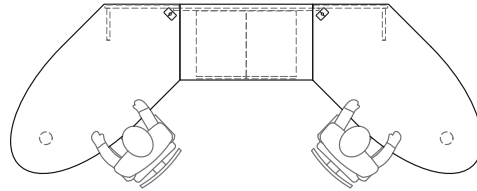

Oval Angled Runoff Desks

Size D x L x A	Model #	List Price	Weight
25 x 42 x 18	FDRO254218	363.00	55
25 x 48 x 18	FDRO254818	385.00	59
25 x 54 x 18	FDRO255418	430.00	63
25 x 60 x 18	FDRO256018	478.00	67
25 x 66 x 18	FDRO256618	500.00	71
25 x 72 x 18	FDRO257218	515.00	74
28 x 48 x 20	FDRO284820	413.00	65
28 x 54 x 20	FDRO285420	470.00	69
28 x 60 x 20	FDRO286020	525.00	73
28 x 66 x 20	FDRO286620	548.00	78
28 x 72 x 20	FDRO287220	570.00	82
34 x 48 x 24	FDRO344824	448.00	77
34 x 54 x 24	FDRO345424	513.00	82
34 x 60 x 24	FDRO346024	573.00	87
34 x 66 x 24	FDRO346624	595.00	93
34 x 72 x 24	FDRO347224	620.00	98

FYI; Oval runoff desks are not designed to stand alone. Use in conjunction with returns, bridges or extended corner tables.

FYI; Panel leg supports and "L" shape panel supports are sold separately.

End Panel Options:

10 x 1 x 27-1/2	FDEP10	43.00	8
17-3/4 x 27-1/2	FDEP18	90.00	14
19-3/4 x 27-1/2	FDEP20	95.00	15
23-3/4 x 27-1/2	FDEP24	105.00	18

"L" Shape Panel Options:

17-3/4 x 10 x 27-1/2	FDLEP18	140.00	19
19-3/4 x 10 x 27-1/2	FDLEP20	144.00	20
23-3/4 x 10 x 27-1/2	FDLEP24	148.00	23

Sample Layout 1

2) Oval runoff desks with 2) "L" shape end panels
1) 42" bridge and 2) file pedestals.