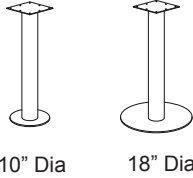

Worksurface Components

Base Upgrade: Disc Style Post Leg 3" Dia column x 27-3/4 high including leveler.
Used to support a worksurface. Disc diameter available in 10" dia. or 18" dia.
Finish: Black or Silver. Fasteners included.

Size	Model #	List Price	Weight
10 x 3 x 27-3/4	FDB10B (Black)	358.00	16
10 x 3 x 27-3/4	FDB10S (Silver)	358.00	16
18 x 3 x 27-3/4	FDB18B (Black)	395.00	31
18 x 3 x 27-3/4	FDB18S (Silver)	395.00	31

Note: The above prices reflect the upgrade / substitution for a standard post leg to a disc base.
These are not stand alone prices.