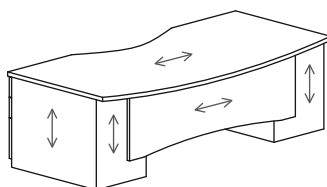

Standard Edge Treatment:

Standard Edge Trim

Optional Edge Treatment:

Three Groove Edge on worksurface
List Price: \$45.00 per desk top
Model # P13G

Accessories:

- Pencil drawers, pull out keyboard trays, computer slings, monitor arms, grommets etc. See the accessories section of the catalog for more options and pricing.

Grain direction chart:

Double Bowed Desks

| | Size | Model # | List Price | Weight |
|---|-------------------|-----------|------------|--------|
|  | D x A x L x H | | | |
| | 36 x 30 x 72 x 29 | FDEBB3672 | 1,595.00 | 256 |
| | 42 x 36 x 72 x 29 | FDEBB4272 | 1,680.00 | 280 |
|  | 36 x 30 x 72 x 29 | FDEFB3672 | 1,595.00 | 254 |
| | 42 x 36 x 72 x 29 | FDEFB4272 | 1,680.00 | 278 |
|  | 36 x 30 x 72 x 29 | FDEBF3672 | 1,595.00 | 254 |
| | 42 x 36 x 72 x 29 | FDEBF4272 | 1,680.00 | 278 |
|  | 36 x 30 x 72 x 29 | FDEFF3672 | 1,595.00 | 251 |
| | 42 x 36 x 72 x 29 | FDEFF4272 | 1,680.00 | 263 |
|  | 36 x 30 x 72 x 29 | FDEOB3672 | 1,304.00 | 191 |
| | 42 x 36 x 72 x 29 | FDEOB4272 | 1,385.00 | 208 |
|  | 36 x 30 x 72 x 29 | FDEBO3672 | 1,304.00 | 191 |
| | 42 x 36 x 72 x 29 | FDEBO4272 | 1,385.00 | 208 |
|  | 36 x 30 x 72 x 29 | FDEOF3672 | 1,304.00 | 188 |
| | 42 x 36 x 72 x 29 | FDEOF4272 | 1,385.00 | 206 |
|  | 36 x 30 x 72 x 29 | FDEFO3672 | 1,304.00 | 188 |
| | 42 x 36 x 72 x 29 | FDEFO4272 | 1,385.00 | 206 |