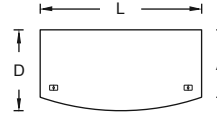

Optional Edge Treatment:

- Select the Three Groove Edge for \$45.00 list price per desk top. Specify P13G at the end of the model number.

Bowed Front Desks with full modesty panel

| Size D x A x L x H | Model # | List Price | Weight |
|-----------------------|------------|------------|--------|
| 36 x 30 x 60 x 29 | FDBFBB3660 | 1,479.00 | 247 |
| 36 x 30 x 66 x 29 | FDBFBB3666 | 1,518.00 | 256 |
| 36 x 30 x 72 x 29 | FDBFBB3672 | 1,543.00 | 265 |