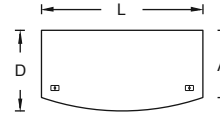

Bowed Front Desks with overhung modesty

Size	Model #	List Price	Weight
D x A x L x H 36 x 30 x 60 x 29	FDBCBB3660	1,525.00	238
36 x 30 x 66 x 29	FDBCBB3666	1,560.00	247
36 x 30 x 72 x 29	FDBCBB3672	1,584.00	256