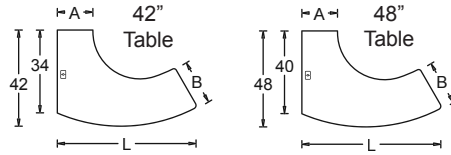

Hook Desks With "T" Legs