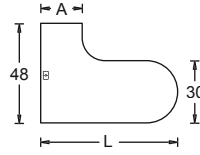

Bright Idea; Select the Three Groove Edge for \$45.00 list price per desk top. Specify P13G at the end of the model number.

Specify:

- Specify black or silver for the post leg.

Extended Bullet Desks With "T" Legs