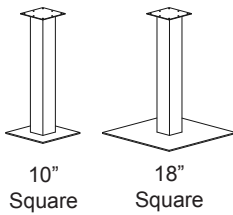

Worksurface Components

Base Upgrade: Disc Style Post Leg 3" Dia column x 27-3/4 high including leveler.
Used to support a worksurface. Disc diameter available in 10" dia. or 18" dia.
Finish: Black or Silver. Fasteners included.

Size	Model #	List Price	Weight
10 x 3 x 27-3/4	FDB10B (Black)	358.00	16
10 x 3 x 27-3/4	FDB10S (Silver)	358.00	16
18 x 3 x 27-3/4	FDB18B (Black)	395.00	31
18 x 3 x 27-3/4	FDB18S (Silver)	395.00	31

Note: The above prices reflect the upgrade / substitution for a standard post leg to a disc base.
These are not stand alone prices.

Base Upgrade: Square Plate Column Leg 3" x 3" column x 27-3/4 high including leveler.
Used to support a worksurface. Plates available in 10" square or 18" square.
Finish: Black or Silver. Fasteners included.

10 x 3 x 27-3/4	FSB10B (Black)	378.00	17
10 x 3 x 27-3/4	FSB10S (Silver)	378.00	17
18 x 3 x 27-3/4	FSB18B (Black)	434.00	38
18 x 3 x 27-3/4	FSB18S (Silver)	434.00	38

Note: The above prices reflect the upgrade / substitution for a standard post leg to a disc base.
These are not stand alone prices.

D x L x H   **Model #**   **List Price**   **Weight**
"L" Shape End Panel. Used to support a standard 29" high worksurface. Hardware included. Assembly required.

D x L x H	Model #	List Price	Weight
12 x 24 x 27-3/4	FLL1224L	148.00	27
12 x 30 x 27-3/4	FLL1230L	188.00	31
12 x 36 x 27-3/4	FLL1236L	228.00	35

Right hand legs:

12 x 24 x 27-3/4	FLL1224R	148.00	27
12 x 30 x 27-3/4	FLL1230R	188.00	31
12 x 36 x 27-3/4	FLL1236R	228.00	35

Aluminum "L" angle

18" Long	FAL18	60.00	3
24" Long	FAL24	70.00	3
30" Long	FAL30	80.00	3

Stiffener Bar. Used to support a worksurface that spans more than 48" without intermediate support.
Screws included.

42" Long	FWSB42	78.00	3
55-3/4 Long	FWSB56	88.00	3