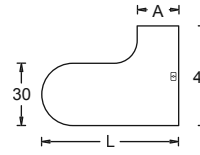

Bright Idea; Select the Three Groove Edge for $45.00 list price per desk top. Specify P13G at the end of the model number.

Size D x L x A	Model #	List Price	Weight
42 x 60 x 18	FDXBTL426018	777.00	132
42 x 66 x 18	FDXBTL426618	799.00	139
42 x 72 x 18	FDXBTL427218	828.00	147
42 x 60 x 20	FDXBTL426020	777.00	132
42 x 66 x 20	FDXBTL426620	799.00	139
42 x 72 x 20	FDXBTL427220	828.00	147
42 x 60 x 24	FDXBTL426024	777.00	132
42 x 66 x 24	FDXBTL426624	799.00	139
42 x 72 x 24	FDXBTL427224	828.00	147
48 x 60 x 18	FDXBTL486018	833.00	140
48 x 66 x 18	FDXBTL486618	855.00	147
48 x 72 x 18	FDXBTL487218	884.00	155
48 x 60 x 20	FDXBTL486020	833.00	140
48 x 66 x 20	FDXBTL486620	855.00	147
48 x 72 x 20	FDXBTL487220	884.00	155
48 x 60 x 24	FDXBTL486024	833.00	140
48 x 66 x 24	FDXBTL486624	855.00	147
48 x 72 x 24	FDXBTL487224	884.00	155
42 x 60 x 18	FDXBTR426018	777.00	132
42 x 66 x 18	FDXBTR426618	799.00	139
42 x 72 x 18	FDXBTR427218	828.00	147
42 x 60 x 20	FDXBTR426020	777.00	132
42 x 66 x 20	FDXBTR426620	799.00	139
42 x 72 x 20	FDXBTR427220	828.00	147
42 x 60 x 24	FDXBTR426024	777.00	132
42 x 66 x 24	FDXBTR426624	799.00	139
42 x 72 x 24	FDXBTR427224	828.00	147
48 x 60 x 18	FDXBTR486018	833.00	140
48 x 66 x 18	FDXBTR486618	855.00	147
48 x 72 x 18	FDXBTR487218	884.00	155
48 x 60 x 20	FDXBTR486020	833.00	140
48 x 66 x 20	FDXBTR486620	855.00	147
48 x 72 x 20	FDXBTR487220	884.00	155
48 x 60 x 24	FDXBTR486024	833.00	140
48 x 66 x 24	FDXBTR486624	855.00	147
48 x 72 x 24	FDXBTR487224	884.00	155