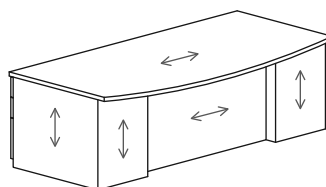

Standard Edge Treatment:

Standard Edge Trim

Optional Edge Treatment:

Three Groove Edge on worksurface
List Price: \$45.00 per desk top
Model # P13G

Accessories:

- Pencil drawers, pull out keyboard trays, computer slings, monitor arms, grommets etc. See the accessories section of the catalog for more options and pricing.

Grain direction chart:

Double Bowed Desks

| | Size | Model # | List Price | Weight |
|---|-------------------|-----------|------------|--------|
|  | D x A x L x H | | | |
| | 36 x 30 x 72 x 29 | FDEBB3672 | 1,595.00 | 256 |
| | 42 x 36 x 72 x 29 | FDEBB4272 | 1,680.00 | 280 |
|  | 36 x 30 x 72 x 29 | FDEFB3672 | 1,595.00 | 254 |
| | 42 x 36 x 72 x 29 | FDEFB4272 | 1,680.00 | 278 |
|  | 36 x 30 x 72 x 29 | FDEBF3672 | 1,595.00 | 254 |
| | 42 x 36 x 72 x 29 | FDEBF4272 | 1,680.00 | 278 |
|  | 36 x 30 x 72 x 29 | FDEFF3672 | 1,595.00 | 251 |
| | 42 x 36 x 72 x 29 | FDEFF4272 | 1,680.00 | 263 |
|  | 36 x 30 x 72 x 29 | FDEOB3672 | 1,304.00 | 191 |
| | 42 x 36 x 72 x 29 | FDEOB4272 | 1,385.00 | 208 |
|  | 36 x 30 x 72 x 29 | FDEBO3672 | 1,304.00 | 191 |
| | 42 x 36 x 72 x 29 | FDEBO4272 | 1,385.00 | 208 |
|  | 36 x 30 x 72 x 29 | FDEOF3672 | 1,304.00 | 188 |
| | 42 x 36 x 72 x 29 | FDEOF4272 | 1,385.00 | 206 |
|  | 36 x 30 x 72 x 29 | FDEFO3672 | 1,304.00 | 188 |
| | 42 x 36 x 72 x 29 | FDEFO4272 | 1,385.00 | 206 |