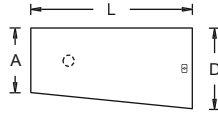

Peninsula / Runoff Worksurface Components

Tapered Runoff
Left Hand Shown

Bright Idea; Specify "Short Leg" option for worksurface support at the open end to a low storage component. The full height post leg is swapped out for a 5-3/4 high post leg.

Size D x L x A x H	Model #	List Price	Weight
24 x 48 x 18 x 29	FTT2448L	355.00	35
30 x 48 x 24 x 29	FTT3048L	379.00	43
36 x 48 x 30 x 29	FTT3648L	405.00	50
24 x 54 x 18 x 29	FTT2454L	443.00	39
30 x 54 x 24 x 29	FTT3054L	485.00	47
36 x 54 x 30 x 29	FTT3654L	525.00	55
24 x 60 x 18 x 29	FTT2460L	443.00	42
30 x 60 x 24 x 29	FTT3060L	485.00	51
36 x 60 x 30 x 29	FTT3660L	525.00	61
24 x 66 x 18 x 29	FTT2466L	465.00	45
30 x 66 x 24 x 29	FTT3066L	505.00	55
36 x 66 x 30 x 29	FTT3666L	549.00	66
24 x 72 x 18 x 29	FTT2472L	475.00	48
30 x 72 x 24 x 29	FTT3072L	525.00	60
36 x 72 x 30 x 29	FTT3672L	569.00	71

See page 4-31 for upgraded base support options.