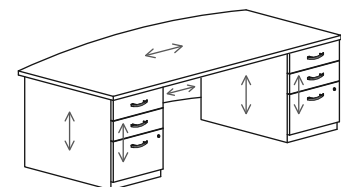

Standard Edge Treatment:

Standard Edge Trim

Optional Edge Treatment:

Three Groove Edge on worksurface
List Price: \$45.00 per desk top
Model # P13G

Accessories:

- Pencil drawers, pull out keyboard trays, computer slings, monitor arms, grommets etc. See the accessories section of the catalog for more options and pricing.

Grain direction chart:

Double Bowed Desks

| | Size | Model # | List Price | Weight |
|---|-------------------|-----------|------------|--------|
|  | D x A x L x H | | | |
| | 36 x 30 x 72 x 29 | FDEBB3672 | 1,595.00 | 256 |
| | 42 x 36 x 72 x 29 | FDEBB4272 | 1,680.00 | 280 |
|  | 36 x 30 x 72 x 29 | FDEFB3672 | 1,595.00 | 254 |
| | 42 x 36 x 72 x 29 | FDEFB4272 | 1,680.00 | 278 |
|  | 36 x 30 x 72 x 29 | FDEBF3672 | 1,595.00 | 254 |
| | 42 x 36 x 72 x 29 | FDEBF4272 | 1,680.00 | 278 |
|  | 36 x 30 x 72 x 29 | FDEFF3672 | 1,595.00 | 251 |
| | 42 x 36 x 72 x 29 | FDEFF4272 | 1,680.00 | 263 |
|  | 36 x 30 x 72 x 29 | FDEOB3672 | 1,304.00 | 191 |
| | 42 x 36 x 72 x 29 | FDEOB4272 | 1,385.00 | 208 |
|  | 36 x 30 x 72 x 29 | FDEBO3672 | 1,304.00 | 191 |
| | 42 x 36 x 72 x 29 | FDEBO4272 | 1,385.00 | 208 |
|  | 36 x 30 x 72 x 29 | FDEOF3672 | 1,304.00 | 188 |
| | 42 x 36 x 72 x 29 | FDEOF4272 | 1,385.00 | 206 |
|  | 36 x 30 x 72 x 29 | FDEFO3672 | 1,304.00 | 188 |
| | 42 x 36 x 72 x 29 | FDEFO4272 | 1,385.00 | 206 |