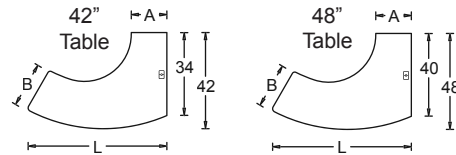

Size	Model #	List Price	Weight
42 x 60 x 18 x 22	FDHTL426018	899.00	119
42 x 66 x 18 x 22	FDHTL426618	954.00	126
42 x 72 x 18 x 22	FDHTL427218	968.00	133
42 x 60 x 20 x 22	FDHTL426020	899.00	119
42 x 66 x 20 x 22	FDHTL426620	954.00	126
42 x 72 x 20 x 22	FDHTL427220	968.00	133
42 x 60 x 24 x 20	FDHTL426024	899.00	119
42 x 66 x 24 x 20	FDHTL426624	954.00	126
42 x 72 x 24 x 20	FDHTL427224	968.00	133

48 x 60 x 18 x 22	FDHTL486018	870.00	128
48 x 66 x 18 x 22	FDHTL486618	923.00	136
48 x 72 x 18 x 22	FDHTL487218	940.00	144
48 x 60 x 20 x 22	FDHTL486020	870.00	128
48 x 66 x 20 x 22	FDHTL486620	923.00	136
48 x 72 x 20 x 22	FDHTL487220	940.00	144
48 x 60 x 24 x 20	FDHTL486024	870.00	128
48 x 66 x 24 x 20	FDHTL486624	923.00	136
48 x 72 x 24 x 20	FDHTL487224	940.00	144