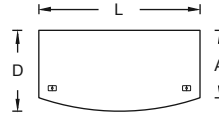

Bowed Front Desks with recessed modesty

Size	Model #	List Price	Weight
D x A x L x H 36 x 30 x 60 x 29	FDBROB3660	1,130.00	164
36 x 30 x 66 x 29	FDBROB3666	1,179.00	173
36 x 30 x 72 x 29	FDBROB3672	1,188.00	182