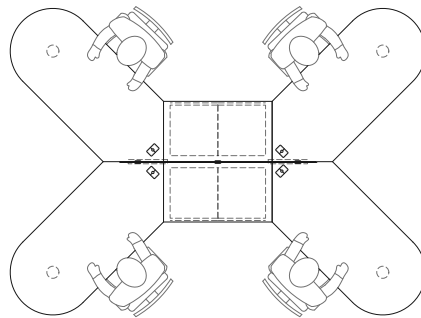

Bullet Angled Runoff Desks

Size D x L x A	Model #	List Price	Weight
25 x 42 x 18	FDRB254218	363.00	55
25 x 48 x 18	FDRB254818	385.00	59
25 x 54 x 18	FDRB255418	430.00	63
25 x 60 x 18	FDRB256018	478.00	67
25 x 66 x 18	FDRB256618	500.00	71
25 x 72 x 18	FDRB257218	515.00	74
28 x 48 x 20	FDRB284820	413.00	65
28 x 54 x 20	FDRB285420	470.00	69
28 x 60 x 20	FDRB286020	525.00	73
28 x 66 x 20	FDRB286620	548.00	78
28 x 72 x 20	FDRB287220	570.00	82
34 x 48 x 24	FDRB344824	448.00	77
34 x 54 x 24	FDRB345424	513.00	82
34 x 60 x 24	FDRB346024	573.00	87
34 x 66 x 24	FDRB346624	595.00	93
34 x 72 x 24	FDRB347224	620.00	98

FYI; Bullet runoff desks are not designed to stand alone. Use in conjunction with returns, bridges or extended corner tables.

FYI; Panel leg supports and "L" shape panel supports are sold separately.

End Panel Options:

10 x 1 x 27-1/2	FDEP10	43.00	8
17-3/4 x 27-1/2	FDEP18	90.00	14
19-3/4 x 27-1/2	FDEP20	95.00	15
23-3/4 x 27-1/2	FDEP24	105.00	18

"L" Shape Panel Options:

17-3/4 x 10 x 27-1/2	FDLEP18	140.00	19
19-3/4 x 10 x 27-1/2	FDLEP20	144.00	20
23-3/4 x 10 x 27-1/2	FDLEP24	148.00	23

Sample layout 1

2) Bridge returns, 4) BBF pedestals
4) Bullet runoff desks, 2) Flat plate connectors
2) Half panel supports, 1) Screen for privacy