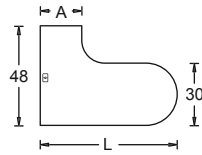

Extended Bullet Desks With Modesty Panel

4" Post leg & panel leg
with 11-1/2" h modesty panel
Left Hand Desk shown.

Size D x L x A	Model #	List Price	Weight
42 x 60 x 18	FDXBML426018	862.00	131
42 x 66 x 18	FDXBML426618	884.00	138
42 x 72 x 18	FDXBML427218	913.00	146

42 x 60 x 20	FDXBML426020	862.00	131
42 x 66 x 20	FDXBML426620	884.00	138
42 x 72 x 20	FDXBML427220	913.00	146

42 x 60 x 24	FDXBML426024	862.00	131
42 x 66 x 24	FDXBML426624	884.00	138
42 x 72 x 24	FDXBML427224	913.00	146

FYI; Extended bullet desks are not designed to stand alone. Use in conjunction with returns, bridges or extended corner tables.

48 x 60 x 18	FDXBML486018	918.00	139
48 x 66 x 18	FDXBML486618	940.00	148
48 x 72 x 18	FDXBML487218	969.00	157

48 x 60 x 20	FDXBML486020	918.00	139
48 x 66 x 20	FDXBML486620	940.00	148
48 x 72 x 20	FDXBML487220	969.00	157

48 x 60 x 24	FDXBML486024	918.00	139
48 x 66 x 24	FDXBML486624	940.00	148
48 x 72 x 24	FDXBML487224	969.00	157