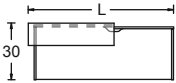

Rectangle Transaction Top

Size D x L x H	Model #	List Price	Weight
30 x 66 x 42	FDRSTL3066	1,010.00	174
30 x 72 x 42	FDRSTL3072	1,055.00	185
30 x 78 x 42	FDRSTL3078	1,139.00	197

Reception desk will accept a high side left hand return or a low side right hand return.