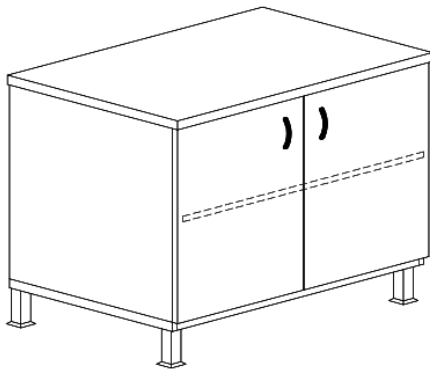

CONFERENCE ACCESSORIES

3500ML SERIES STORAGE CRENZAS WITH METAL LEGS

STANDARD FEATURES

The 3500ML Series Credenzas with Metal Legs deliver a clean, modern design with a contemporary metal leg. Ideal for providing essential extra storage in conference rooms, private offices, and reception areas.

- HPL tops are 1¼" thick, available in 41 standard Group A finishes, and hundreds of non-standard Group B and C finishes.
- Flat edgebanding is standard and impact resistant. Other edge options are available. **Edge Upgrades applied to front edge only.** See page 1-2.
- Each storage area equipped with one adjustable shelf.
- Standard default 4" elliptical wire pulls available in black or brushed silver finish.
- Metal Legs are offered in 3 styles with an aluminum finishes.