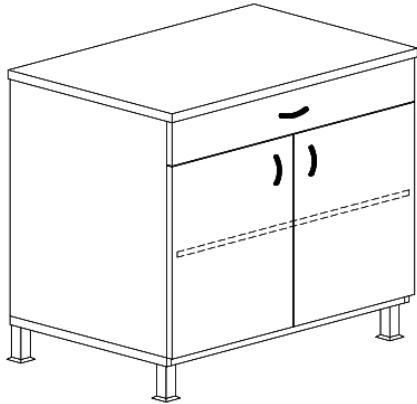

CONFERENCE ACCESSORIES

3500ML SERIES STORAGE CRENZAS WITH METAL LEGS

STANDARD FEATURES

The 3500ML Series Credenzas with Metal Legs deliver a clean, modern design with a contemporary metal leg. Ideal for providing essential extra storage in conference rooms, private offices, and reception areas.

- HPL tops are 1¼" thick, available in 41 standard Group A finishes, and hundreds of non-standard Group B and C finishes.
- Flat edgebanding is standard and impact resistant. Other edge options are available. **Edge Upgrades applied to front edge only.** See page 1-2.
- Each storage area equipped with one adjustable shelf.
- Standard default 4" elliptical wire pulls available in black or brushed silver finish.
- Metal Legs are offered in 3 styles with an aluminum finishes.

ADDITIONAL OPTIONS:

- Add \$105 list price for Double Door Locks. Add code "DDL" to the end of the model number. (Locks (1) pair of doors).

CONFERENCE ACCESSORIES

3510ML SERIES STORAGE CREDENZAS WITH METAL LEGS