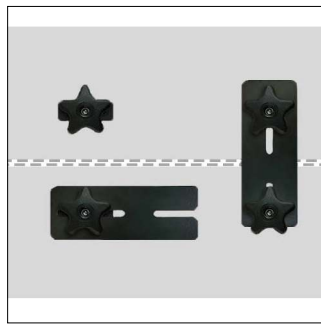

Need a way to connect your tables? These optional Quick-Connects will link your tables for whatever table configuration you desire.