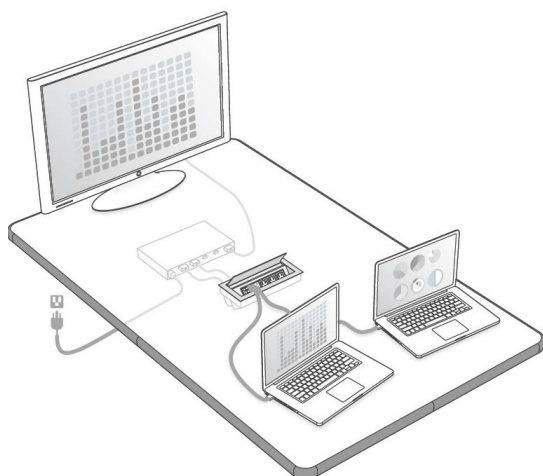

INVOLVE: A Media Sharing Solution from Primeway

Introducing Involve, Primeway's new media sharing application allowing up to four or six users to connect quickly and easily to one screen. Link to Involve using a laptop or tablet. The connection via standard HDMI cables are fast and convenient and can easily be installed into any Primeway conference table, training table or media unit. Utilizing Primeway's Power/Data center, connections are kept hidden under the work surface providing ample table space.

- Four or Six User Applications
- Switch media source with the tap of a button
- Connections concealed under the work surface
- Works with all devices that output HDMI signal (also works with VGA adapters)