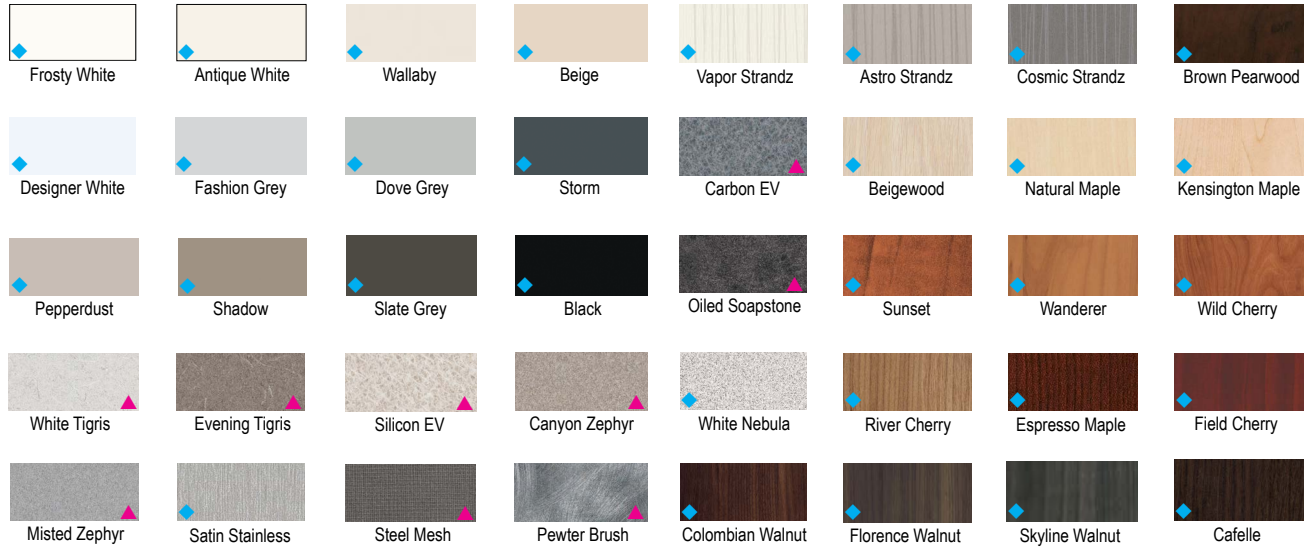

## OPTIONAL TABLE FEATURES

- Radius Corners
- Group B HPL Color Choices
- Powder Coat Base Color Choices
- Metallic Silver Vinyl Edge
- Three Groove Edge
- Power and Data Solutions
- Additional Accessories

## PRIMEWAY GROUP A HPL COLOR CHOICES

Finishes on this color card are for reference only. Refer to actual laminate sample to verify your selection.

◆ Finish available with a matching edge profile #10 in an ABS impact resistant edge band.

▲ Finish available with a complimentary solid color edge profile #10 in an ABS impact resistant edge band.