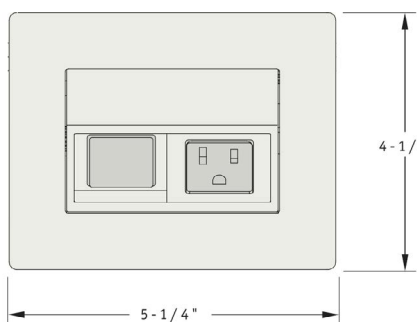

PPD5

POWER/DATA SOLUTIONS

Primeway

- Lid pops up to access outlets and remains open during use.
- Available in the following standard configurations:
 - 2) 15 amp electrical simplex outlets.
 - 1) 15 amp electrical simplex outlet and 1) blank data port with adapter kit.
 - 1 power / 1 dual USB adapter.
- See page 2-5 of the Table Solutions Plus Spec Guide for data options.
- 72" cord with plug end.
- Available in Black or Silver powdercoat.
- UL Listed.

QUICK CONNECT POWER/DATA SOLUTIONS

Primeway

- Non-sequential power system to be used in conjunction with PPD5, PPD10, PPD20, PPD50 and PPD90.
- Add-on cost to price of standard power/data unit.
- Multi-directional splitters and modular snap connections allow for easy use and multiple table formations.
- One 15 amp Quick Connect “Brain” infeed, with a 120” cord, connects up to 8 power/data centers, sold separately, see below for more information.
- For tables 60” long or less, up to 8) power/data units can be powered by one Quick Connect “Brain” infeed.
- For tables longer than 60”, up to 4) power/data units can be powered by one Quick Connect “Brain” infeed.
- Jumpers are required to connect tables over 60” long.
- UL Listed.