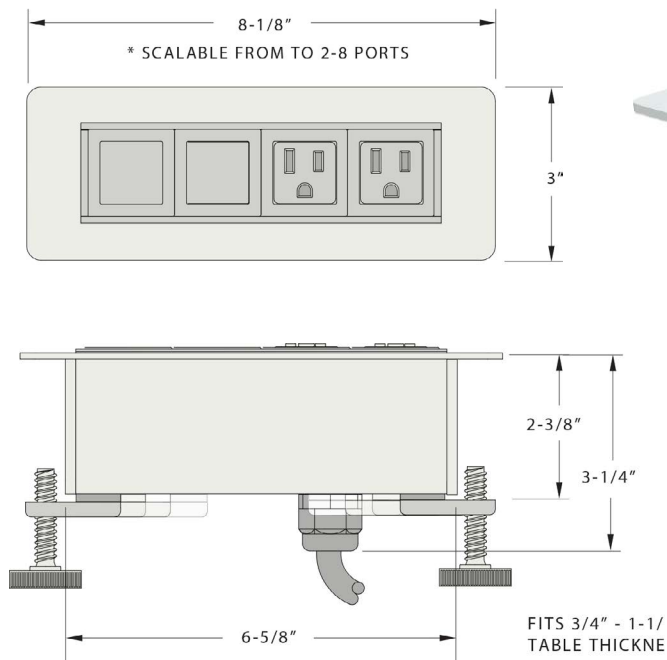

PPD90

POWER/DATA SOLUTIONS

Primeway

- Clean, semi-flush appearance. Only protrudes 1/4" above surface.
- Available in the following configurations:
 - 2) 15 amp waterproof electrical simplex outlets and 2) blank data ports.
 - 2) 15 amp waterproof electrical simplex outlets, 1) dual USB, and 1) blank data port. See page 2-5 of the Table Solutions Plus Spec Guide for data options.
- Includes a Voice/Data Adapter Kit to accept customer supplied coupler and jacks.
- 72" cord with plug end.
- Available in Black Gloss or White Gloss.
- UL Listed.

QUICK CONNECT POWER/DATA SOLUTIONS

Primeway

- Non-sequential power system to be used in conjunction with PPD5, PPD10, PPD20, PPD50 and PPD90.
- Add-on cost to price of standard power/data unit.
- Multi-directional splitters and modular snap connections allow for easy use and multiple table formations.
- One 15 amp Quick Connect “Brain” infeed, with a 120” cord, connects up to 8 power/data centers, sold separately, see below for more information.
- For tables 60” long or less, up to 8) power/data units can be powered by one Quick Connect “Brain” infeed.
- For tables longer than 60”, up to 4) power/data units can be powered by one Quick Connect “Brain” infeed.
- Jumpers are required to connect tables over 60” long.
- UL Listed.