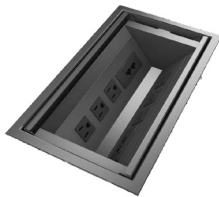

POWER / DATA SOLUTIONS

PPD110

- Works great where under surface power and data applications are desired
- Available in the following standard configurations:
  3) power receptacles
  2) power receptacles and 2) RJ45 cat 6 data.
  3) power receptacles and 1) telecom plate cutout. See page 2-5 of Table Solutions Plus Spec Guide for telecom options.
  3) power receptacles and 2) USB.
- 72" cord with plug end.
- Available in Black or Silver.
- UL Listed.

Model #	Description	List Price
PPD110-B	3 Power, 72" Cord, Black	$234
PPD110-S	3 Power, 72" Cord, Silver	$234
PPD110P-B	2 Power, 2 RJ45 cat 6 Data, 72" Cord, Black	$268
PPD110P-S	2 Power, 2 RJ45 cat 6 Data, 72" Cord, Silver	$268
PPD110T-B	3 Power, Telecom plate cutout, 72" Cord, Black	$276
PPD110T-S	3 Power, Telecom plate cutout, 72" Cord, Silver	$276
PPD110U-B	3 Power, 2 USB, 72" Cord, Black	$310

PPD120

- Retractable double doors. Doors can be closed while in use.
- Available in the following standard configurations:
  6) power receptacles and 2) telecom plate cutouts.
  4) power receptacles and 3) telecom plate cutouts. See page 2-5 of Table Solutions Plus Spec Guide for telecom options.
2) 108" cords with plug end.
- Available in Black powdercoat, Silver powdercoat or Silver Aluminum.
- UL Listed.

Model #	Description	List Price
PPD120-B	6 Power, 2 Telecom plate cutouts, 2-108" Cords, Black	$1259
PPD120-S	6 Power, 2 Telecom plate cutouts, 2-108" Cords, Silver	$1259
PPD120-A	6 Power, 2 Telecom plate cutouts, 2-108" Cords, Aluminum	$1765
PPD120H-B	4 Power, 3 Telecom plate cutouts, 2-108" Cords, Black	$1259
PPD120H-S	4 Power, 3 Telecom plate cutouts, 2-108" Cords, Silver	$1259
PPD120H-A	4 Power, 3 Telecom plate cutouts, 2-108" Cords, Aluminum	$1765

PPD120 with Daisy Link