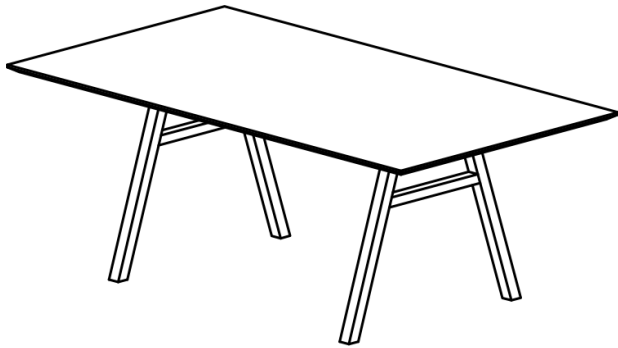

STUDIO SERIES

STUDIO A CONFERENCE TABLE

STANDARD FEATURES

The Studio A is a sleek addition to our Studio Table series featuring a metal "A" frame base. Studio Series tables work well in conference, hoteling, collaboration, or touch-down applications in both standing and seated heights.

- HPL tops are 1¼" thick, available in 41 standard Group A finishes, and hundreds of non-standard Group B and C finishes.
- #10 Flat edgebanding is standard and impact resistant. See page 1-2.
- #20 Silver Metallic vinyl edge, #30 Eased Wood edge, #35 Extreme Bevel Vinyl edge along with all Group 4 and Group 5 edges available. See page 1-2

Top Edge Detail Upgrades

Add Cost to Starting Prices for these Edge Profiles.
Only Profile #20 is available in Group 2
Edge Options.

Size	Model #	"A"	"B"	"C"	Grp. 2	Grp. 3	Grp. 4
Standing Height Tables at 42" High							
42 x 72 x 42	CSA427242	\$2340	\$2442	\$2481	\$149	\$532	\$779
42 x 84 x 42	CSA428442	\$2434	\$2558	\$2596	\$164	\$589	\$864
42 x 96 x 42	CSA429642	\$2527	\$2662	\$2712	\$180	\$644	\$945
Seated Height Tables at 29" High							
48 x 72 x 42	CSA487242	\$2481	\$2596	\$2640	\$156	\$560	\$820
48 x 84 x 42	CSA488442	\$2618	\$2753	\$2802	\$172	\$--	\$--
48 x 96 x 42	CSA489642	\$2654	\$2808	\$2866	\$187	\$672	\$986
2 Piece top - 3 Bases							
42 x 120 x 42	CSA4212042	\$3897	\$4067	\$4128	\$210	\$754	\$1107
48 x 120 x 42	CSA4812042	\$3996	\$4188	\$4386	\$218	\$782	\$1148
42 x 120 x 29	CSA4212029	\$3792	\$3963	\$4023	\$210	\$754	\$1107
48 x 120 x 29	CSA4812029	\$3891	\$4084	\$4282	\$218	\$782	\$1148