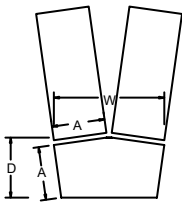

### DIMENSIONS

**STARTING PRICE**  
Edge Style #10 Standard  
Refer to page 1-2 for Edge Profiles

### Top Edge Detail Upgrades

Add Cost to Starting Prices for these Edge Profiles.

Size	Model #	TFL	"A"	"B"	"C"	Grp. 2	Grp. 3	Grp. 4
18 x 48 x 29	TTM1848	\$1134	\$1161	\$1195	\$1207	\$87	\$313	\$459
18 x 60 x 29	TTM1860	\$1238	\$1251	\$1313	\$1329	\$103	\$368	\$540
18 x 72 x 29	TTM1872	\$1276	\$1325	\$1364	\$1383	\$118	\$423	\$621
20 x 48 x 29	TTM2048	\$1166	\$1177	\$1233	\$1247	\$90	\$322	\$473
20 x 60 x 29	TTM2060	\$1228	\$1264	\$1353	\$1371	\$105	\$377	\$554
20 x 72 x 29	TTM2072	\$1310	\$1351	\$1407	\$1428	\$121	\$432	\$635
24 x 48 x 29	TTM2448	\$1187	\$1209	\$1265	\$1281	\$95	\$340	\$500
24 x 60 x 29	TTM2460	\$1291	\$1298	\$1387	\$1407	\$110	\$396	\$581
24 x 72 x 29	TTM2472	\$1332	\$1390	\$1446	\$1472	\$126	\$451	\$662
30 x 48 x 29	TTM3048	\$1244	\$1287	\$1341	\$1361	\$103	\$368	\$540
30 x 60 x 29	TTM3060	\$1326	\$1375	\$1442	\$1466	\$118	\$423	\$621
30 x 72 x 29	TTM3072	\$1402	\$1459	\$1541	\$1570	\$133	\$478	\$702
36 x 48 x 29	TTM3648	\$1332	\$1361	\$1451	\$1476	\$110	\$396	\$581
36 x 60 x 29	TTM3660	\$1452	\$1476	\$1598	\$1628	\$126	\$451	\$662
36 x 72 x 29	TTM3672	\$1513	\$1582	\$1683	\$1720	\$141	\$506	\$743
A D W H	Model #	TFL	"A"	"B"	"C"	Grp. 2	Grp. 3	Grp. 4
20 x 22 x 42 x 29	TTM2242-VC	\$1271	\$1319	\$1364	\$1380	\$48	\$156	\$250
24 x 27 x 50 x 29	TTM2750-VC	\$1374	\$1438	\$1500	\$1524	\$54	\$175	\$280
30 x 34 x 61 x 29	TTM3461-VC	\$1588	\$1675	\$1768	\$1801	\$65	\$213	\$340
36 x 41 x 73 x 29	TTM4173-VC	\$1723	\$1829	\$1957	\$2003	\$77	\$250	\$400

The Video Conferencing shape (-VC) can be used to create many configurations. A few suggestions are shown. Note: Overall size of table (D x W) listed is nominal and may vary +/- 1/2".