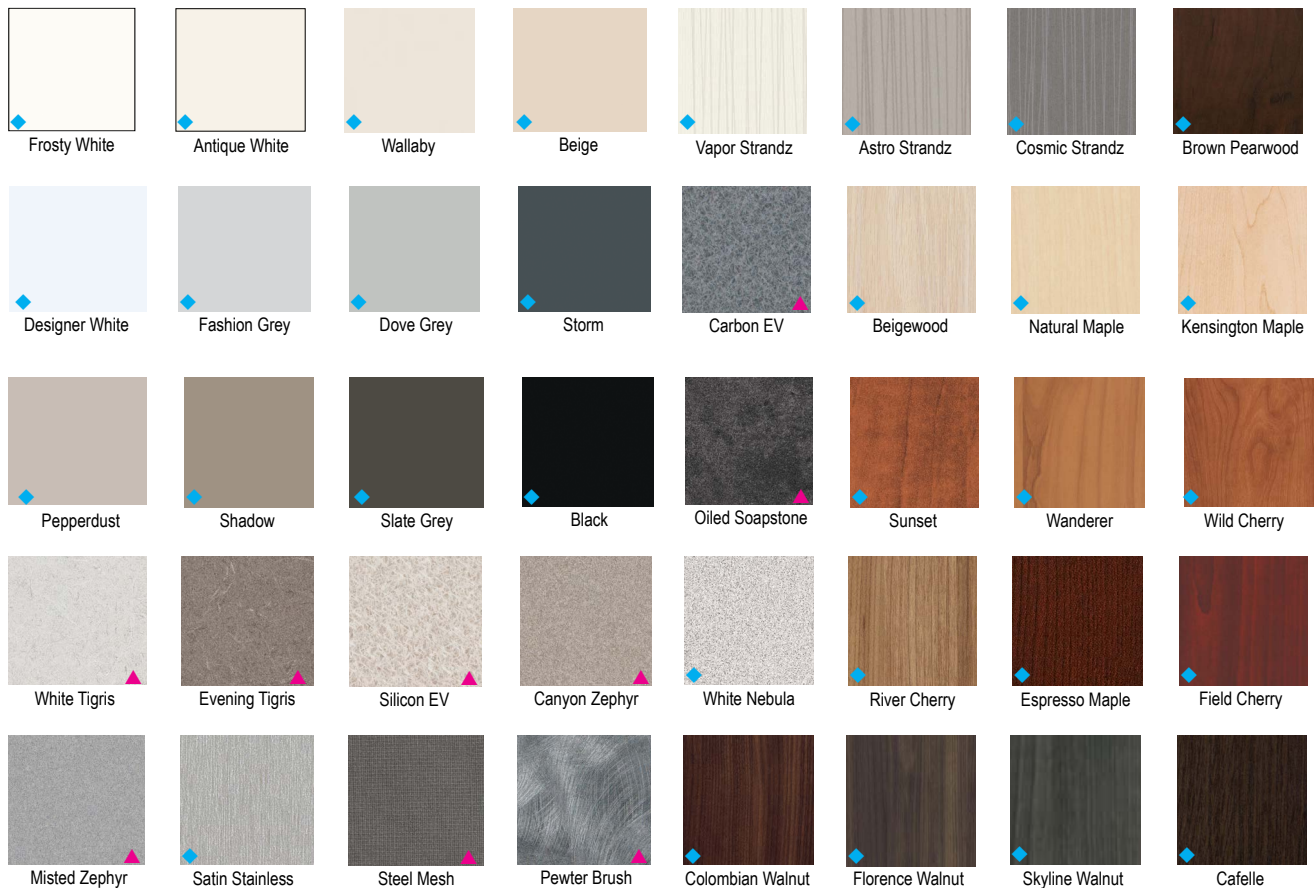

## STANDARD TABLE FEATURES

- Hardwood top edge and traditional raised base detail on panel leg are finished to match woodgrain finishes only.
- Bases have adjustable leveling glides.
- Bases made to match top finish.
- Stretcher support provided.
- Hardwood components are stained to match standard Primeway woodgrain laminates.
- An upcharge will be applied when a non-standard woodgrain finish is specified.

## PRIMEWAY GROUP A HPL COLOR CHOICES

Finishes on this color card are for reference only. Refer to actual laminate sample to verify your selection.

◆ Finish available with a matching edge profile #10 in an ABS impact resistant edge band.

▲ Finish available with a complimentary solid color edge profile #10 in an ABS impact resistant edge band.

## PRIMEWAY NON-STANDARD COLOR CHOICES