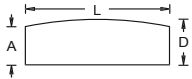

Crest Shape Table:

18 x 48 x 29	FTCA1848	682.00	51
18 x 60 x 29	FTCA1860	729.00	56
18 x 72 x 29	FTCA1872	784.00	60
24 x 48 x 29	FTCA2448	712.00	61
24 x 60 x 29	FTCA2460	808.00	67
24 x 72 x 29	FTCA2472	850.00	74
30 x 60 x 29	FTCA3060	851.00	78
30 x 72 x 29	FTCA3072	907.00	87

Features: 1" TFL worksurface with matching PVC free impact resistant ABS edgbanding. Metal bases finished in either Black (BB) or Silver (SM) powdercoat.