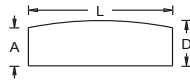

Bowed Shape Table:

A x D x L x H	Model #	List Price	Weight
18 x 21 x 48 x 29	FTBT1848	572.00	49
18 x 21 x 60 x 29	FTBT1860	609.00	56
18 x 21 x 72 x 29	FTBT1872	673.00	62
24 x 27 x 48 x 29	FTBT2448	594.00	59
24 x 27 x 60 x 29	FTBT2460	634.00	67
24 x 27 x 72 x 29	FTBT2472	713.00	76
30 x 33 x 60 x 29	FTBT3060	721.00	78
30 x 33 x 72 x 29	FTBT3072	804.00	89

Features: 1" TFL worksurface with matching PVC free impact resistant ABS edgebanding. Metal bases finished in either Black (BB) or Silver (SM) powdercoat.