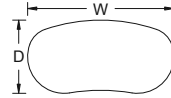

24 x 36 x 29	FTMKT2436	699.00	51
24 x 42 x 29	FTMKT2442	715.00	55
24 x 48 x 29	FTMKT2448	729.00	59
24 x 60 x 29	FTMKT2460	768.00	63

Features: 1" TFL worksurface with matching PVC free impact resistant ABS edgebanding.
2" Dia metal post legs finished in either Black (BB) or Silver (SM) powdercoat. Black casters.