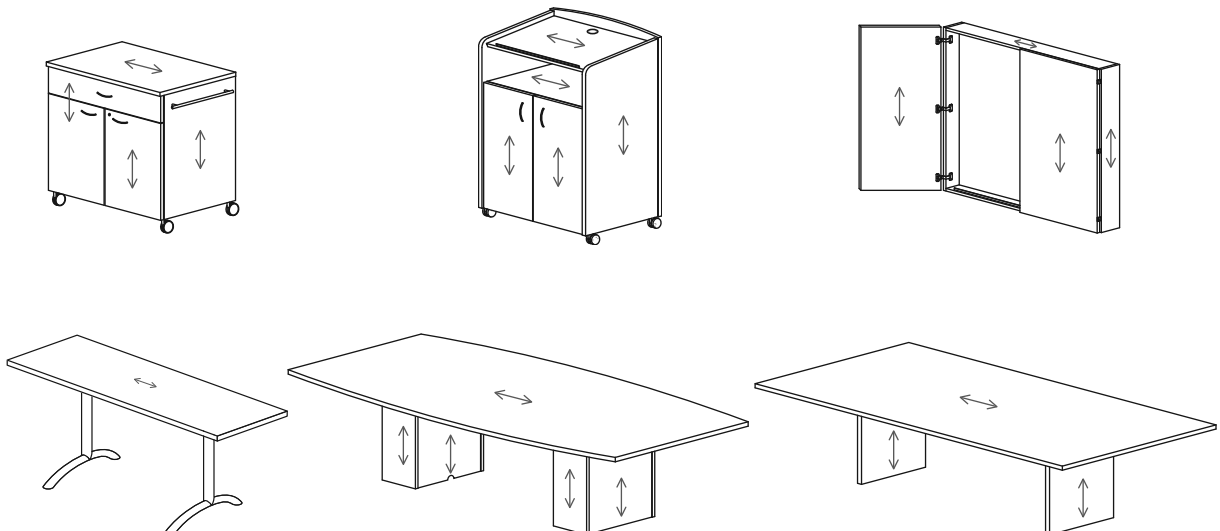

Finishes:

- 10 Standard Flex TFL finishes.
- 10 Standard Flex ABS matching edgeband finishes.
- 8 Drawer pull options.
- See the inside back cover of this price guide for finish options.
- See page 11-1 for details on two tone finishes.

Building your model number:

FTSQT4896	BC	PEB	
Model #	Finish	Pull Style	Options (if applicable)

To order please provide the following information:

1. Model number.
2. Finish - See the inside back cover of the catalog for color selection.
6. Pull style - See the inside back cover of the catalog for pull selection.
7. Options - if applicable.

Standard Edge Treatment:

Optional Edge Treatment:

Three Groove Edge on training tables, task tables, occasional tables and one piece conference table tops.

List Price: $45.00 per table. Model # P13G

Three Groove Edge on two piece conference table tops. List Price: $70.00 per table. Model # P13GA

Grain direction chart: