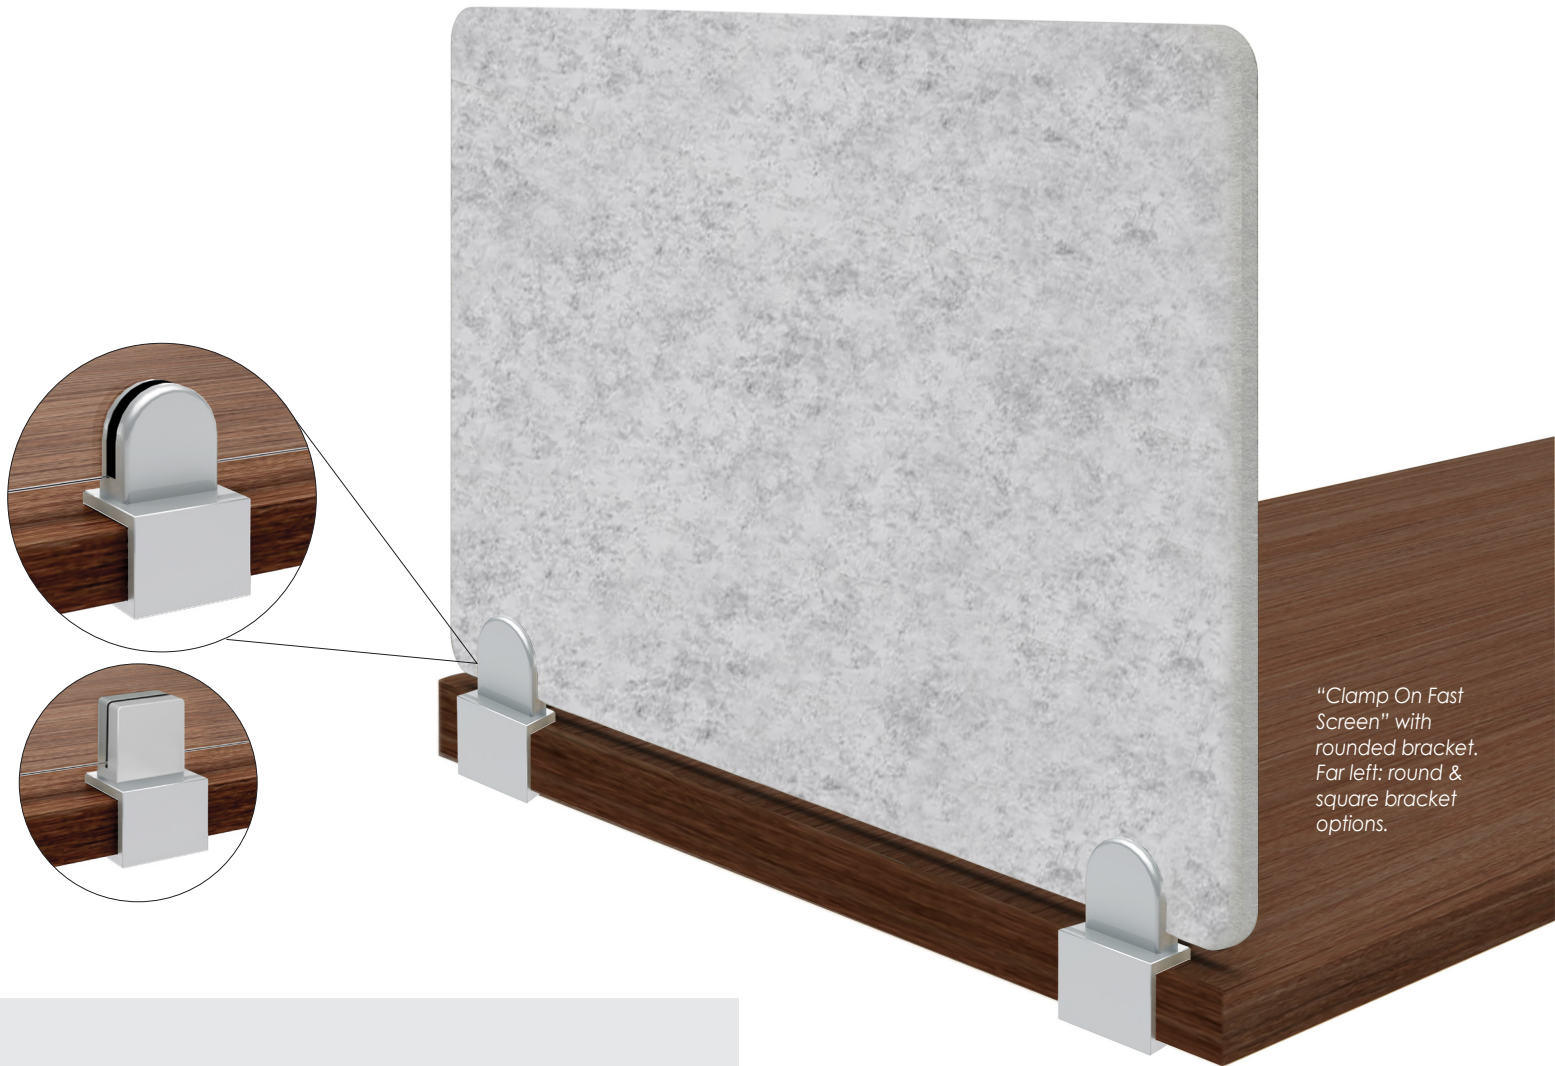

# CLAMP ON FAST SCREEN

**W**hether temporary or long term, this collection was curated to integrate harmoniously within existing work environments- while supporting social distancing demands.

## 1/2" Acoustical

- 15 Standard Acoustical Material Colors / Impact, Bacteria & Moisture Resistant / Made from 50% PET Plastic / Tackable
- Square or Rounded Brackets in Satin Silver Finish
- Number of Brackets Varies with Screen Size
- Fast, Easy Set Up / Professional Installation Not Required
- Easy to Remove, Reposition, Clean & Disinfect
- Clamps onto Surfaces up to 1-1/4" Thick
- Secures to the Underside of Surface with Pressure Screws
- No Fasteners Required in the Decorative Surface