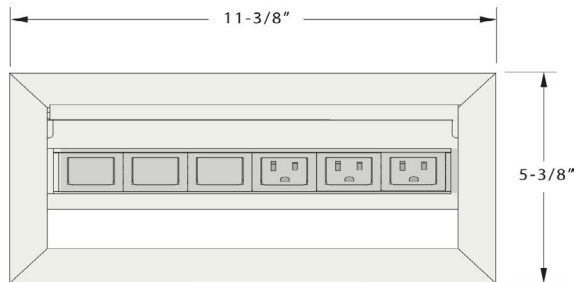

# Primeway

- Decorative flip lid is flush with surface.
- Available in the following configuration:
- 3) 15 amp waterproof electrical simplex outlets and 3) blank data ports.  
See page 2-5 of the Table Solutions Plus Spec Guide for data options.
- Other configurations available. Consult factory with your specific requirements.
- Includes a Voice/Data Adapter Kit to accept customer supplied coupler and jacks.
- 120" cord with plug end.
- Available in Silver Aluminum and Black.
- UL Listed.

# Primeway

- Non-sequential power system to be used in conjunction with PPD5, PPD10, PPD20, PPD50 and PPD90.
- Add-on cost to price of standard power/data unit.
- Multi-directional splitters and modular snap connections allow for easy use and multiple table formations.
- One 15 amp Quick Connect “Brain” infeed, with a 120” cord, connects up to 8 power/data centers, sold separately, see below for more information.
- For tables 60” long or less, up to 8) power/data units can be powered by one Quick Connect “Brain” infeed.
- For tables longer than 60”, up to 4) power/data units can be powered by one Quick Connect “Brain” infeed.
- Jumpers are required to connect tables over 60” long.
- UL Listed.