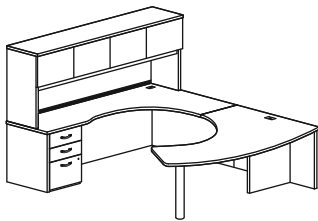

Group model number: **FL23L** **$3,128.00**
Layout consisting of:
1) Hook desk FDHTR487220 $940.00
1) LH Hook corner table FRCCL722020 $880.00
1) Undercounter BBF ped FFOBBF18 $495.00
1) Hutch with four doors FHSTF7236 $813.00
(If you would like an opposite handed unit, order FL23R)