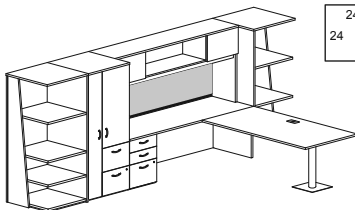

Group model number: **FL16L** **$6,193.00**
Layout consisting of:
1) Rectangular desk FRT3060 $438.00
1) Grommet FASWG $21.00
1) Square column support FSB10S (silver) $378.00
1) Credenza with a LH ped FCBP2472 $980.00
1) Tall hutch FHTTH7243 $865.00
1) Hutch tackboard FHTB7243 $375.00
1) Tall tower with file ped FWTTDF2424 $1,680.00
1) LH End of run shelf unit FWBEL2472 $728.00
1) RH End of run shelf unit FWBER2472 $728.00
(If you would like an opposite handed unit, order FL16R)