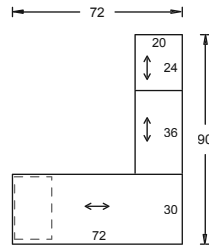

Group model number: **FL14L** **$2,861.00**
Layout consisting of:
1) Rectangular desk with a recessed modesty panel and a RH BBF pedestal FDRROB3072 $1,030.00
1) LH open return FRPO2036 $318.00
1) Tall tower with two file drawers FWTTDF2024 $1,513.00
(If you would like an opposite handed unit, order FL14R)