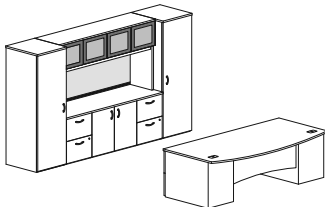

Group model number: **FL4U** **$6,731.00**
Layout consisting of:
1) Bowed desk with CSM short curved recessed modesty panel option LH BBF & RH FF peds FDBRBF3672-CSM $1,584.00
1) Credenza FCFSF2060 $1,363.00
1) Tall hutch with aluminum doors FHTAF6043-AM $1,778.00
1) Hutch tackboard FHTB6043 $320.00
1) LH Wardrobe / storage FWTWARL2018 $843.00
1) RH Wardrobe / storage FWTWARR2018 $843.00