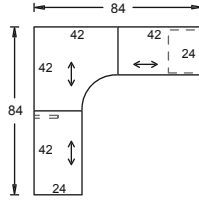

Typicals

Group model number: **FL25L** **$1,727.00**
Layout consisting of:
1) LH open return FRPO2442 $368.00
1) Support panel FRSP10 $43.00
1) Corner table FRC42422424 $548.00
1) RH return w/ BBF ped FROB2442 $768.00
(If you would like an opposite handed unit, order FL25R)