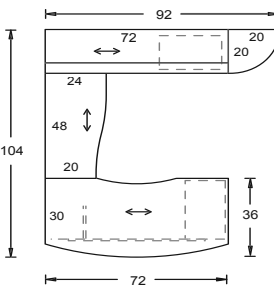

Group model number: **FL11R** **$6,413.00**

Layout consisting of:

1) Double bowed front desk with a LH BBF pedestal	FDEBO3672	$1,304.00
1) RH Transition bridge	FRCR202448	$318.00
1) Credenza with RH lateral file cabinet	FCPL2072	$1,150.00
1) Hutch with alumicoat doors	FHTAF7243-PA	$1,395.00
1) Hutch organizer	FHO72	$368.00
1) Hutch tackboard	FHTB7243	$375.00
1) End of run bookcase	FWBQR2072	$830.00
1) Task table - bowed ends	FTMBT36	$673.00

2. (If you would like an opposite handed unit, order FL11L)