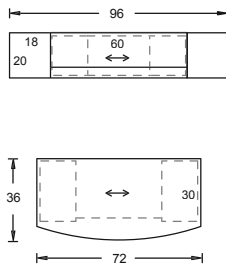

Group model number: **FL4U** **$6,731.00**
Layout consisting of:
1) Bowed desk with CSM short curved recessed modesty panel option LH BBF & RH FF peds FDBRBF3672-CSM $1,584.00
1) Credenza FCFSF2060 $1,363.00
1) Tall hutch with aluminum doors FHTAF6043-AM $1,778.00
1) Hutch tackboard FHTB6043 $320.00
1) LH Wardrobe / storage FWTWARL2018 $843.00
1) RH Wardrobe / storage FWTWARR2018 $843.00