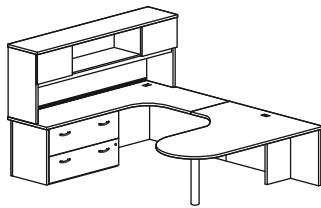

Group model number: **FL16L** **\$6,193.00**
 Layout consisting of:
 1) Rectangular desk FRT3060 \$438.00
 1) Grommet FASWG \$21.00
 1) Square column support FSB10S (silver) \$378.00
 1) Credenza with a LH ped FCBP2472 \$980.00
 1) Tall hutch FHTTH7243 \$865.00
 1) Hutch tackboard FHTB7243 \$375.00
 1) Tall tower with file ped FWTTDF2424 \$1,680.00
 1) LH End of run shelf unit FWBEL2472 \$728.00
 1) RH End of run shelf unit FWBER2472 \$728.00
 (If you would like an opposite handed unit, order FL16R)

Typicals

Group model number: **FL17L** **\$2,952.00**

Layout consisting of:

1) Bullet desk with modesty panel	FDBM3072	\$648.00
1) Bridge	FRB2042	\$268.00
1) Credenza with LH lateral file	FCLP2072	\$1,150.00
2) Hutch style bookcases	FHSBK36	\$443.00
	FHSBK36	\$443.00

(If you would like an opposite handed unit, order FL17R)

Group model number: **FL18L** **\$3,177.00**

Layout consisting of:

1) Extended bullet desk	FDXBTR487220	\$884.00
1) LH extended corner tbl.	FRXCL42722020	\$800.00
1) Undercounter lateral file	FFO2DL3618	\$728.00
1) Hutch with two doors	FHSTH7236	\$765.00