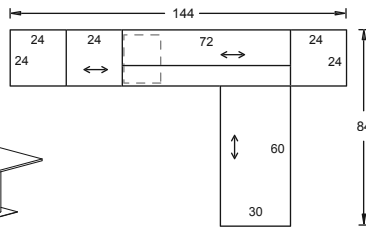

Group model number: **FL16L** **$6,193.00**
Layout consisting of:
1) Rectangular desk FRT3060 $438.00
1) Grommet FASWG $21.00
1) Square column support FSB10S (silver) $378.00
1) Credenza with a LH ped FCBP2472 $980.00
1) Tall hutch FHTTH7243 $865.00
1) Hutch tackboard FHTB7243 $375.00
1) Tall tower with file ped FWTTDF2424 $1,680.00
1) LH End of run shelf unit FWBEL2472 $728.00
1) RH End of run shelf unit FWBER2472 $728.00
(If you would like an opposite handed unit, order FL16R)