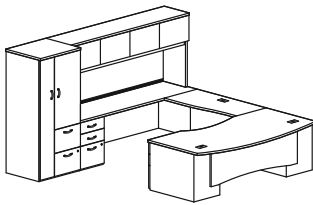

Typicals

Group model number: **FL1L** **\$2,112.00**
 Layout consisting of:
 1) Double bowed desk with a RH BBF ped FDEOB3672 \$1,304.00
 1) LH transition return with a LH BBF ped FRCBO202448 \$808.00
 (If you would like an opposite handed unit, order FL1R)

Group model number: **FL2L** **\$3,868.00**
 Layout consisting of:
 1) Double bowed desk with a RH BBF ped FDEOB3672 \$1,304.00
 1) LH transition bridge FRCL182036 \$268.00
 1) LH extended corner tbl. FRXCL36722020 \$755.00
 1) Undercounter lateral file FFO2DL3618 \$728.00
 1) Hutch with four doors FHSTF7236 \$813.00
 (If you would like an opposite handed unit, order FL2R)