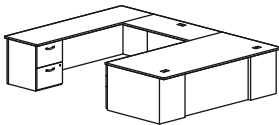

Group model number: **FL15L** **$2,231.00**
Layout consisting of:
1) Rectangular desk with a recessed modesty panel and a RH BBF pedestal FDRROB3672 $1,075.00
1) Bridge FRB2042 $268.00
1) Credenza with LH FF ped FCFP2072 $888.00
(If you would like an opposite handed unit, order FL15R)