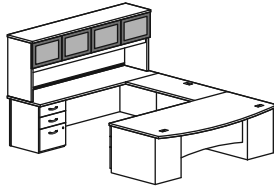

- Group model number:** **FL8L** **\$3,767.00**
- Layout consisting of:
- | | | |
|---|--------------|----------|
| 1) Wedge desk with post leg and modesty panel | FDWM3072R | \$648.00 |
| 1) Bridge | FRB2460 | \$438.00 |
| 1) Steel support post | FSL (silver) | \$220.00 |
| 1) Low profile open storage | FLSB1836 | \$408.00 |
| 1) Low profile lateral | FLSL1830 | \$678.00 |
| 1) Common top | FLST1866 | \$215.00 |
| 1) Leather like fabric cushion | CUSH1830-G4 | \$325.00 |
| 1) Mobile box file pedestal | FFMBF18 | \$538.00 |
| 1) File ped cushion with leather like fabric | FFCUSH18-G4 | \$297.00 |
- (If you would like an opposite handed unit, order FL8R)

Typicals

Group model number: **FL09L** **\$4,073.00**

Layout consisting of:

- | | | |
|---|----------------|------------|
| 1) Bowed front desk with a flex option short curved recessed modesty panel and a RH BBF ped | FDBROB3672-CSM | \$1,188.00 |
| 1) Bridge | FRB2036 | \$251.00 |
| 1) LH extended corner tbl. | FRXCL36602020 | \$698.00 |
| 1) Lateral file | FF2DL3020 | \$828.00 |
| 1) Hutch style bookcase | FHSBK30 | \$405.00 |
| 1) Hutch with two doors | FHSTH6036 | \$703.00 |
- (If you would like an opposite handed unit, order FL09R)