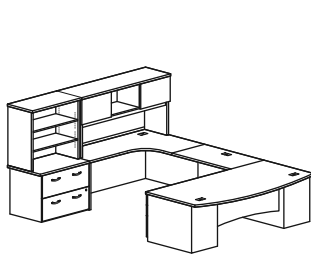

Typicals

Group model number: **FL09L** **$4,073.00**

Layout consisting of:

1) Bowed front desk with a flex option short curved recessed modesty panel and a RH BBF ped	FDBROB3672-CSM	$1,188.00
1) Bridge	FRB2036	$251.00
1) LH extended corner tbl.	FRXCL36602020	$698.00
1) Lateral file	FF2DL3020	$828.00
1) Hutch style bookcase	FHSBK30	$405.00
1) Hutch with two doors	FHSTH6036	$703.00

2. (If you would like an opposite handed unit, order FL09R)