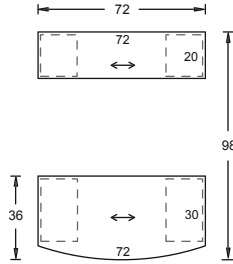

Typicals

1. **Group model number:** **FL5U** **$2,992.00**
2. Layout consisting of:

1) Bowed front desk with LH & RH BBF peds	FDBCBB3672	$1,584.00
1) Credenza with center storage and LH & RH BBF peds	FCBSB2072	$1,408.00