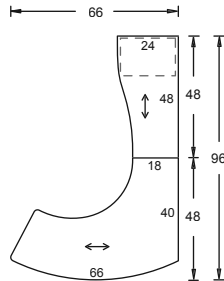

(If you would like an opposite handed unit, order FL20L)

Quick Reference

Quick Ship

Typical Layouts

Desks & Reception

Returns & Corner Tables

Credenzas Hutches

Wardrobe & Bookcases

Files & Storage

Training Conference & Occasional

Accessories

General Specs. Terms & Conditions

Typicals

Group model number: **FL21L** **\$3,154.00**
 Layout consisting of:
 1) Fan shape desk FDFT3672 \$660.00
 1) LH transition bridge FRCL202442 \$298.00
 1) Credenza w/ LH FF ped FCFP2072 \$888.00
 1) Undercounter BBF ped FFOBBF18 \$495.00
 1) Hutch with four doors FHSTF7236 \$813.00
 (If you would like an opposite handed unit, order FL21R)