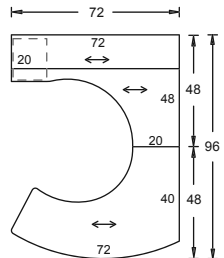

Group model number: **FL24L** **$4,207.00**
Layout consisting of:
1) Hook desk with modesty panel FDHMR487220 $1,024.00
1) LH Hook corner table FRCCL722020 $880.00
1) Undercounter BBF ped FFOBBF18 $495.00
1) Hutch w/ aluminum doors FHSAF7236-AM $1,808.00
(If you would like an opposite handed unit, order FL24R)