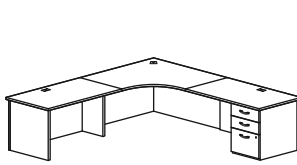

Typicals

Group model number: **FL25L** **$1,727.00**
Layout consisting of:
1) LH open return FRPO2442 $368.00
1) Support panel FRSP10 $43.00
1) Corner table FRC42422424 $548.00
1) RH return w/ BBF ped FROB2442 $768.00
(If you would like an opposite handed unit, order FL25R)