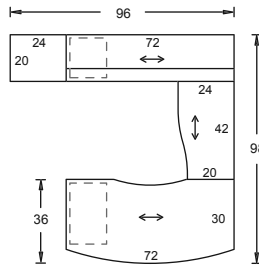

Typicals

Group model number: **FL1L** **\$2,112.00**
 Layout consisting of:
 1) Double bowed desk with a RH BBF ped FDEOB3672 \$1,304.00
 1) LH transition return with a LH BBF ped FRCBO202448 \$808.00
 (If you would like an opposite handed unit, order FL1R)

Group model number: **FL2L** **\$3,868.00**
 Layout consisting of:
 1) Double bowed desk with a RH BBF ped FDEOB3672 \$1,304.00
 1) LH transition bridge FRCL182036 \$268.00
 1) LH extended corner tbl. FRXCL36722020 \$755.00
 1) Undercounter lateral file FFO2DL3618 \$728.00
 1) Hutch with four doors FHSTF7236 \$813.00
 (If you would like an opposite handed unit, order FL2R)