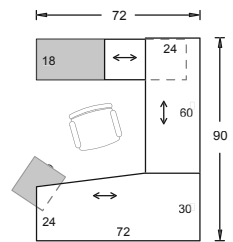

1. **Group model number:** **FL8L** **$3,767.00**
2. Layout consisting of:

1) Wedge desk with post leg and modesty panel	FDWM3072R	$648.00
1) Bridge	FRB2460	$438.00
1) Steel support post	FSL (silver)	$220.00
1) Low profile open storage	FLSB1836	$408.00
1) Low profile lateral	FLSL1830	$678.00
1) Common top	FLST1866	$215.00
1) Leather like fabric cushion	CUSH1830-G4	$325.00
1) Mobile box file pedestal	FFMBF18	$538.00
1) File ped cushion with leather like fabric	FFCUSH18-G4	$297.00

4. (If you would like an opposite handed unit, order FL8R)