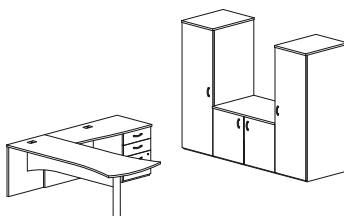

Group model number: **FL20R** **$4,001.00**

Layout consisting of:

1) Fan shape desk with a modesty panel	FDFM3066	$730.00
1) RH Transitional return	FRCOB182042	$720.00
1) Two door storage cabinet	FCSS2436	$655.00
1) LH Wardrobe tower	FWTWARL2418	$948.00
1) RH Wardrobe tower	FWTWARR2418	$948.00

(If you would like an opposite handed unit, order FL20L)

Quick Reference

Quick Ship

Typical Layouts

Desks & Reception

Returns & Corner Tables

Credenzas Hutches

Wardrobe & Bookcases

Files & Storage

Training Conference & Occasional

Accessories

General Specs. Terms & Conditions