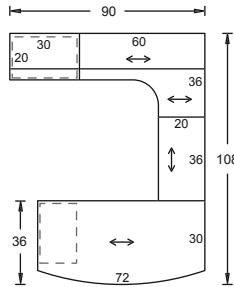

Typicals

Group model number: **FL09L** **$4,073.00**

Layout consisting of:

1) Bowed front desk with a flex option short curved recessed modesty panel and a RH BBF ped	FDBROB3672-CSM	$1,188.00
1) Bridge	FRB2036	$251.00
1) LH extended corner tbl.	FRXCL36602020	$698.00
1) Lateral file	FF2DL3020	$828.00
1) Hutch style bookcase	FHSBK30	$405.00
1) Hutch with two doors	FHSTH6036	$703.00

2. (If you would like an opposite handed unit, order FL09R)