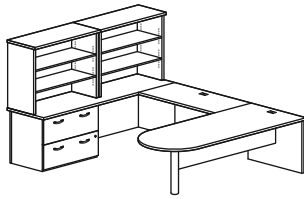

Typicals

Group model number: **FL17L** **$2,952.00**

Layout consisting of:

1) Bullet desk with modesty panel	FDBM3072	$648.00
1) Bridge	FRB2042	$268.00
1) Credenza with LH lateral file	FCLP2072	$1,150.00
2) Hutch style bookcases	FHSBK36	$443.00
	FHSBK36	$443.00

(If you would like an opposite handed unit, order FL17R)