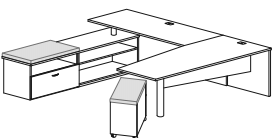

1. **Group model number:** **FL8L** **$3,767.00**
2. Layout consisting of:

1) Wedge desk with post leg and modesty panel	FDWM3072R	$648.00
1) Bridge	FRB2460	$438.00
1) Steel support post	FSL (silver)	$220.00
1) Low profile open storage	FLSB1836	$408.00
1) Low profile lateral	FLSL1830	$678.00
1) Common top	FLST1866	$215.00
1) Leather like fabric cushion	CUSH1830-G4	$325.00
1) Mobile box file pedestal	FFMBF18	$538.00
1) File ped cushion with leather like fabric	FFCUSH18-G4	$297.00

4. (If you would like an opposite handed unit, order FL8R)