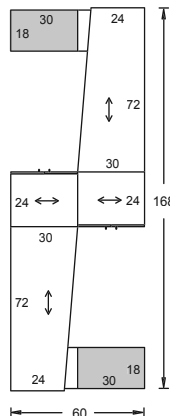

Typicals

Group model number: **FL09L** **\$4,073.00**

Layout consisting of:

- | | | |
|---|----------------|------------|
| 1) Bowed front desk with a flex option short curved recessed modesty panel and a RH BBF ped | FDBROB3672-CSM | \$1,188.00 |
| 1) Bridge | FRB2036 | \$251.00 |
| 1) LH extended corner tbl. | FRXCL36602020 | \$698.00 |
| 1) Lateral file | FF2DL3020 | \$828.00 |
| 1) Hutch style bookcase | FHSBK30 | \$405.00 |
| 1) Hutch with two doors | FHSTH6036 | \$703.00 |
- (If you would like an opposite handed unit, order FL09R)

Group model number: **FL10L** **\$4,152.00**

Layout consisting of:

- | | | |
|---|----------------|------------|
| 1) Bowed front desk with a flex option short curved recessed modesty panel and a RH BBF ped | FDBROB3672-CSM | \$1,188.00 |
| 1) Bridge | FRB2042 | \$268.00 |
| 1) Credenza w/ LH BBF ped | FCBP2072 | \$888.00 |
| 1) Hutch w/ aluminum doors | FHSAF7236-AM | \$1,808.00 |
- (If you would like an opposite handed unit, order FL10R)

Group model number: **FL11R** **\$6,413.00**

Layout consisting of:

- | | | |
|---|--------------|------------|
| 1) Double bowed front desk with a LH BBF pedestal | FDEBO3672 | \$1,304.00 |
| 1) RH Transition bridge | FRCR202448 | \$318.00 |
| 1) Credenza with RH lateral file cabinet | FCPL2072 | \$1,150.00 |
| 1) Hutch with alumicoat doors | FHTAF7243-PA | \$1,395.00 |
| 1) Hutch organizer | FHO72 | \$368.00 |
| 1) Hutch tackboard | FHTB7243 | \$375.00 |
| 1) End of run bookcase | FWBQR2072 | \$830.00 |
| 1) Task table - bowed ends | FTMBT36 | \$673.00 |
- (If you would like an opposite handed unit, order FL11L)

Group model number: **FL14L** **\$2,861.00**
 Layout consisting of:
 1) Rectangular desk with a recessed modesty panel and a RH BBF pedestal FDRROB3072 \$1,030.00
 1) LH open return FRPO2036 \$318.00
 1) Tall tower with two file drawers FWTTDF2024 \$1,513.00
 (If you would like an opposite handed unit, order FL14R)