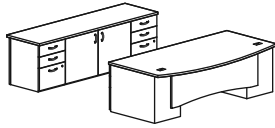

Typicals

1. **Group model number:** **FL5U** **$2,992.00**
2. Layout consisting of:

1) Bowed front desk with LH & RH BBF peds	FDBCBB3672	$1,584.00
1) Credenza with center storage and LH & RH BBF peds	FCBSB2072	$1,408.00