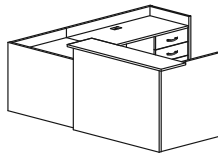

Group model number: **FL28R** **$2,184.00**
Layout consisting of:
1) Reception desk FDRSTL3078 $1,139.00
1) RH return - short wall FDRHSR2042 $550.00
1) BBF pedestal FFOBBF18 $495.00
(If you would like an opposite handed unit, order FL28L)