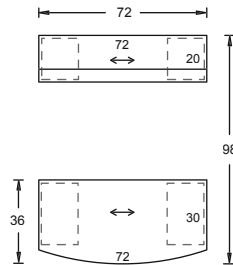

1. **Group model number:** **FL7U** **$3,805.00**
2. Layout consisting of:

1) Bowed front desk with a recessed modesty panel and LH & RH BBF peds	FDBRBB3672	$1,584.00
1) Credenza with center storage and LH & RH BBF pedestals	FCBSB2072	$1,408.00
1) Hutch with four doors	FHSTF7236	$813.00