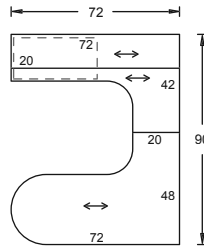

Group model number: **FL16L** **\$6,193.00**
 Layout consisting of:
 1) Rectangular desk FRT3060 \$438.00
 1) Grommet FASWG \$21.00
 1) Square column support FSB10S (silver) \$378.00
 1) Credenza with a LH ped FCBP2472 \$980.00
 1) Tall hutch FHTTH7243 \$865.00
 1) Hutch tackboard FHTB7243 \$375.00
 1) Tall tower with file ped FWTTDF2424 \$1,680.00
 1) LH End of run shelf unit FWBEL2472 \$728.00
 1) RH End of run shelf unit FWBER2472 \$728.00
 (If you would like an opposite handed unit, order FL16R)

Typicals

Group model number: **FL17L** **\$2,952.00**

Layout consisting of:

1) Bullet desk with modesty panel	FDBM3072	\$648.00
1) Bridge	FRB2042	\$268.00
1) Credenza with LH lateral file	FCLP2072	\$1,150.00
2) Hutch style bookcases	FHSBK36	\$443.00
	FHSBK36	\$443.00

(If you would like an opposite handed unit, order FL17R)

Group model number: **FL18L** **\$3,177.00**

Layout consisting of:

1) Extended bullet desk	FDXBTR487220	\$884.00
1) LH extended corner tbl.	FRXCL42722020	\$800.00
1) Undercounter lateral file	FFO2DL3618	\$728.00
1) Hutch with two doors	FHSTH7236	\$765.00