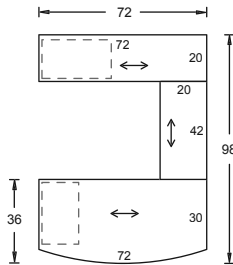

1. **Group model number:** **FL6L** **$2,606.00**
2. Layout consisting of:

1) Bowed front desk with a RH BBF ped	FDBCBB3672	$1,188.00
1) Bridge	FRB2042	$268.00
1) Credenza with LH lateral file	FCLP2072	$1,150.00

4. (If you would like an opposite handed unit, order FL6R)