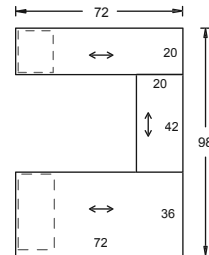

Group model number: **FL15L** **$2,231.00**
Layout consisting of:
1) Rectangular desk with a recessed modesty panel and a RH BBF pedestal FDRROB3672 $1,075.00
1) Bridge FRB2042 $268.00
1) Credenza with LH FF ped FCFP2072 $888.00
(If you would like an opposite handed unit, order FL15R)