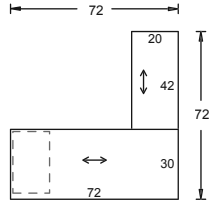

Typicals

Group model number: **FL13L** **$1,387.00**
Layout consisting of:
1) Rectangle desk with a RH BBF pedestal FDRFOB3072 $1,047.00
1) LH open return FRPO2042 $340.00
(If you would like an opposite handed unit, order FL13R)