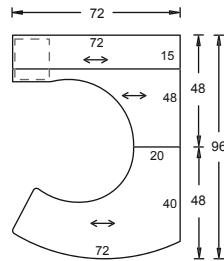

Group model number: **FL23L** **$3,128.00**
Layout consisting of:
1) Hook desk FDHTR487220 $940.00
1) LH Hook corner table FRCCL722020 $880.00
1) Undercounter BBF ped FFOBBF18 $495.00
1) Hutch with four doors FHSTF7236 $813.00
(If you would like an opposite handed unit, order FL23R)