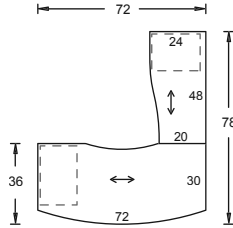

Typicals

Group model number: **FL1L** **\$2,112.00**
 Layout consisting of:
 1) Double bowed desk with a RH BBF ped FDEOB3672 \$1,304.00
 1) LH transition return with a LH BBF ped FRCBO202448 \$808.00
 (If you would like an opposite handed unit, order FL1R)

Group model number: **FL2L** **\$3,868.00**
 Layout consisting of:
 1) Double bowed desk with a RH BBF ped FDEOB3672 \$1,304.00
 1) LH transition bridge FRCL182036 \$268.00
 1) LH extended corner tbl. FRXCL36722020 \$755.00
 1) Undercounter lateral file FFO2DL3618 \$728.00
 1) Hutch with four doors FHSTF7236 \$813.00
 (If you would like an opposite handed unit, order FL2R)