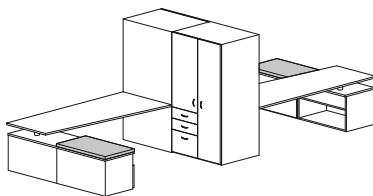

Group model number: **FL10L** **\$4,152.00**

Layout consisting of:

- | | | |
|---|----------------|------------|
| 1) Bowed front desk with a flex option short curved recessed modesty panel and a RH BBF ped | FDBROB3672-CSM | \$1,188.00 |
| 1) Bridge | FRB2042 | \$268.00 |
| 1) Credenza w/ LH BBF ped | FCBP2072 | \$888.00 |
| 1) Hutch w/ aluminum doors | FHSAF7236-AM | \$1,808.00 |
- (If you would like an opposite handed unit, order FL10R)

Group model number: **FL11R** **\$6,413.00**

Layout consisting of:

- | | | |
|---|--------------|------------|
| 1) Double bowed front desk with a LH BBF pedestal | FDEBO3672 | \$1,304.00 |
| 1) RH Transition bridge | FRCR202448 | \$318.00 |
| 1) Credenza with RH lateral file cabinet | FCPL2072 | \$1,150.00 |
| 1) Hutch with alumicoat doors | FHTAF7243-PA | \$1,395.00 |
| 1) Hutch organizer | FHO72 | \$368.00 |
| 1) Hutch tackboard | FHTB7243 | \$375.00 |
| 1) End of run bookcase | FWBQR2072 | \$830.00 |
| 1) Task table - bowed ends | FTMBT36 | \$673.00 |
- (If you would like an opposite handed unit, order FL11L)