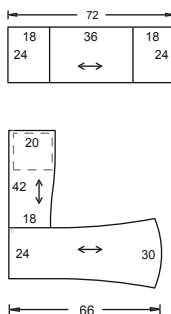

Group model number: **FL20R** **$4,001.00**

Layout consisting of:

1) Fan shape desk with a modesty panel	FDFM3066	$730.00
1) RH Transitional return	FRCOB182042	$720.00
1) Two door storage cabinet	FCSS2436	$655.00
1) LH Wardrobe tower	FWTWARL2418	$948.00
1) RH Wardrobe tower	FWTWARR2418	$948.00

(If you would like an opposite handed unit, order FL20L)

Quick Reference

Quick Ship

Typical Layouts

Desks & Reception

Returns & Corner Tables

Credenzas Hutches

Wardrobe & Bookcases

Files & Storage

Training Conference & Occasional

Accessories

General Specs. Terms & Conditions