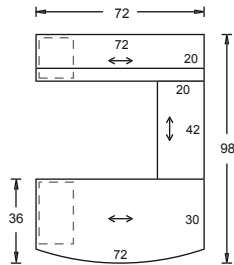

Group model number: **FL10L** **$4,152.00**

Layout consisting of:

1) Bowed front desk with a flex option short curved recessed modesty panel and a RH BBF ped	FDBROB3672-CSM	$1,188.00
1) Bridge	FRB2042	$268.00
1) Credenza w/ LH BBF ped	FCBP2072	$888.00
1) Hutch w/ aluminum doors	FHSAF7236-AM	$1,808.00

2. (If you would like an opposite handed unit, order FL10R)