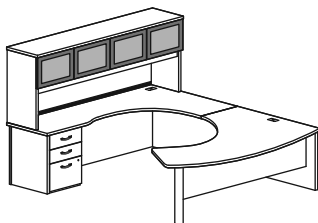

Group model number: **FL24L** **$4,207.00**
Layout consisting of:
1) Hook desk with modesty panel FDHMR487220 $1,024.00
1) LH Hook corner table FRCCL722020 $880.00
1) Undercounter BBF ped FFOBBF18 $495.00
1) Hutch w/ aluminum doors FHSAF7236-AM $1,808.00
(If you would like an opposite handed unit, order FL24R)