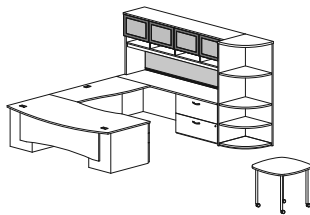

Typicals

Group model number: **FL09L** **\$4,073.00**

Layout consisting of:

- | | | |
|---|----------------|------------|
| 1) Bowed front desk with a flex option short curved recessed modesty panel and a RH BBF ped | FDBROB3672-CSM | \$1,188.00 |
| 1) Bridge | FRB2036 | \$251.00 |
| 1) LH extended corner tbl. | FRXCL36602020 | \$698.00 |
| 1) Lateral file | FF2DL3020 | \$828.00 |
| 1) Hutch style bookcase | FHSBK30 | \$405.00 |
| 1) Hutch with two doors | FHSTH6036 | \$703.00 |
- (If you would like an opposite handed unit, order FL09R)

Group model number: **FL10L** **\$4,152.00**

Layout consisting of:

- | | | |
|---|----------------|------------|
| 1) Bowed front desk with a flex option short curved recessed modesty panel and a RH BBF ped | FDBROB3672-CSM | \$1,188.00 |
| 1) Bridge | FRB2042 | \$268.00 |
| 1) Credenza w/ LH BBF ped | FCBP2072 | \$888.00 |
| 1) Hutch w/ aluminum doors | FHSAF7236-AM | \$1,808.00 |
- (If you would like an opposite handed unit, order FL10R)