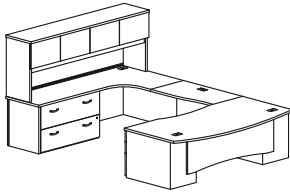

Typicals

Group model number: **FL1L** **\$2,112.00**
 Layout consisting of:
 1) Double bowed desk with a RH BBF ped FDEOB3672 \$1,304.00
 1) LH transition return with a LH BBF ped FRCBO202448 \$808.00
 (If you would like an opposite handed unit, order FL1R)

Group model number: **FL2L** **\$3,868.00**
 Layout consisting of:
 1) Double bowed desk with a RH BBF ped FDEOB3672 \$1,304.00
 1) LH transition bridge FRCL182036 \$268.00
 1) LH extended corner tbl. FRXCL36722020 \$755.00
 1) Undercounter lateral file FFO2DL3618 \$728.00
 1) Hutch with four doors FHSTF7236 \$813.00
 (If you would like an opposite handed unit, order FL2R)