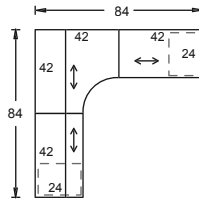

Group model number: **FL26U** **$2,987.00**
Layout consisting of:
1) LH return w/ BBF ped FRBO2442 $768.00
1) Corner table FRC42422424 $548.00
1) RH return w/ BBF ped FROB2442 $768.00
1) Open hutch FHSO8436 $903.00
(This is a universal unit. During field installation the hutch can be mounted on the left or right hand side)