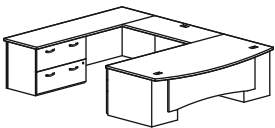

1. **Group model number:** **FL6L** **$2,606.00**
2. Layout consisting of:

1) Bowed front desk with a RH BBF ped	FDBCBB3672	$1,188.00
1) Bridge	FRB2042	$268.00
1) Credenza with LH lateral file	FCLP2072	$1,150.00

4. (If you would like an opposite handed unit, order FL6R)