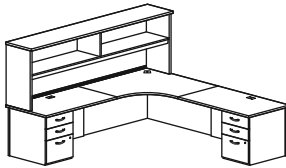

Group model number: **FL26U** **$2,987.00**
Layout consisting of:
1) LH return w/ BBF ped FRBO2442 $768.00
1) Corner table FRC42422424 $548.00
1) RH return w/ BBF ped FROB2442 $768.00
1) Open hutch FHSO8436 $903.00
(This is a universal unit. During field installation the hutch can be mounted on the left or right hand side)