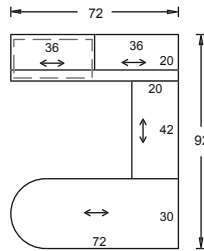

Typicals

Group model number: **FL17L** **$2,952.00**

Layout consisting of:

1) Bullet desk with modesty panel	FDBM3072	$648.00
1) Bridge	FRB2042	$268.00
1) Credenza with LH lateral file	FCLP2072	$1,150.00
2) Hutch style bookcases	FHSBK36	$443.00
	FHSBK36	$443.00

(If you would like an opposite handed unit, order FL17R)