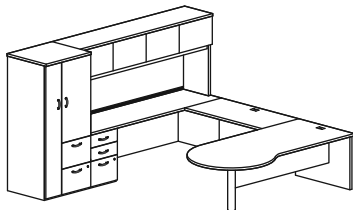

Group model number: **FL19L** **$4,299.00**

Layout consisting of:

1) "P" desk	FDPMR3672	$715.00
1) Bridge	FRB2042	$268.00
1) Credenza with LH BBF pedestal	FCBP2072	$888.00
1) Tall hutch w/ four doors	FHTTF7243	$915.00
1) Tall tower with two FF drawers	FWTTDF2024	$1,513.00

(If you would like an opposite handed unit, order FL19R)