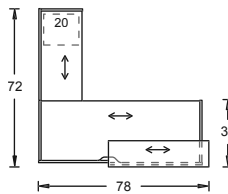

Group model number: **FL28R** **$2,184.00**
Layout consisting of:
1) Reception desk FDRSTL3078 $1,139.00
1) RH return - short wall FDRHSR2042 $550.00
1) BBF pedestal FFOBBF18 $495.00
(If you would like an opposite handed unit, order FL28L)