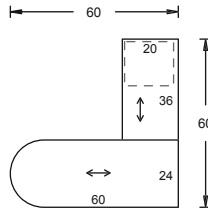

Group model number: **FL27L** **$1,183.00**
Layout consisting of:
1) Bullet desk with modesty panel FDBM2460 $503.00
1) LH return w/ BBF ped FRBO2036 $680.00
(If you would like an opposite handed unit, order FL27R)