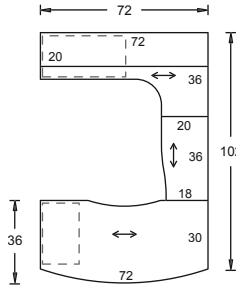

Typicals

Group model number: **FL1L** **\$2,112.00**
 Layout consisting of:
 1) Double bowed desk with a RH BBF ped FDEOB3672 \$1,304.00
 1) LH transition return with a LH BBF ped FRCBO202448 \$808.00
 (If you would like an opposite handed unit, order FL1R)

Group model number: **FL2L** **\$3,868.00**
 Layout consisting of:
 1) Double bowed desk with a RH BBF ped FDEOB3672 \$1,304.00
 1) LH transition bridge FRCL182036 \$268.00
 1) LH extended corner tbl. FRXCL36722020 \$755.00
 1) Undercounter lateral file FFO2DL3618 \$728.00
 1) Hutch with four doors FHSTF7236 \$813.00
 (If you would like an opposite handed unit, order FL2R)