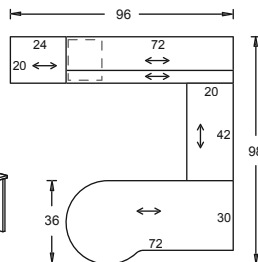

Group model number: **FL19L** **$4,299.00**

Layout consisting of:

1) "P" desk	FDPMR3672	$715.00
1) Bridge	FRB2042	$268.00
1) Credenza with LH BBF pedestal	FCBP2072	$888.00
1) Tall hutch w/ four doors	FHTTF7243	$915.00
1) Tall tower with two FF drawers	FWTTDF2024	$1,513.00

(If you would like an opposite handed unit, order FL19R)