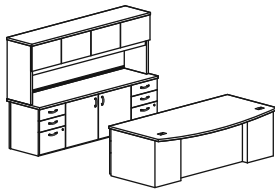

1. **Group model number:** **FL7U** **$3,805.00**
2. Layout consisting of:

1) Bowed front desk with a recessed modesty panel and LH & RH BBF peds	FDBRBB3672	$1,584.00
1) Credenza with center storage and LH & RH BBF pedestals	FCBSB2072	$1,408.00
1) Hutch with four doors	FHSTF7236	$813.00