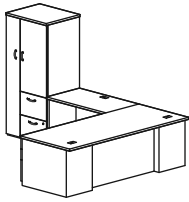

Group model number: **FL14L** **$2,861.00**
Layout consisting of:
1) Rectangular desk with a recessed modesty panel and a RH BBF pedestal FDRROB3072 $1,030.00
1) LH open return FRPO2036 $318.00
1) Tall tower with two file drawers FWTTDF2024 $1,513.00
(If you would like an opposite handed unit, order FL14R)